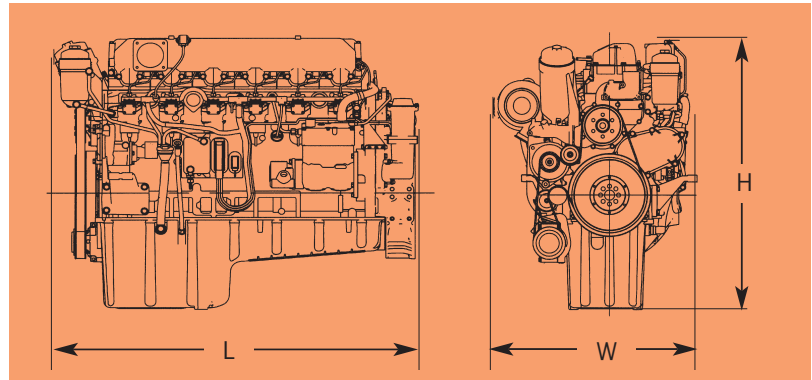

## Engine Specifications

Rated Power	ICFN
Displacement total	12.8 l (781 cu in)
Description	Exhaust turbocharging Charge-air cooling High-pressure injection system with solenoid-controlled unit injection pumps Electronic engine management