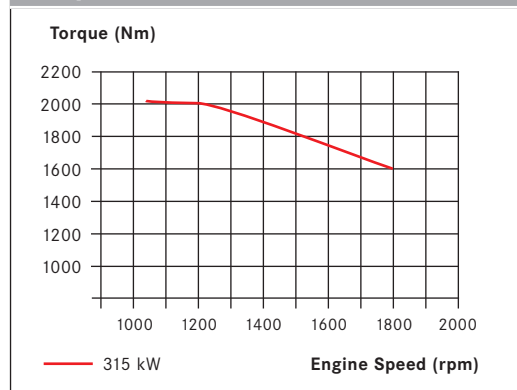

# Series 460

for Industrial Applications

EPA 3/EU III A certified

Engine Model	Rated Power (5A / 5B)			Peak Torque		
	kW	bhp	rpm	Nm	lb-ft	rpm
<b>460</b> 6 cyl. / inline	<b>220</b>	<b>295</b>	1800	1300	960	1300
	<b>242</b>	<b>324</b>	1800	1600	1180	1300
	<b>260</b>	<b>349</b>	1800	1750	1290	1300
	<b>295</b>	<b>396</b>	1800	1900	1400	1300
	<b>315</b>	<b>422</b>	1800	2000	1475	1300
	<b>335</b>	<b>449</b>	1800	2000	1475	1300
	<b>360</b>	<b>483</b>	1800	2200	1620	1300

## Engine Specifications

Rated Power	ICFN
Displacement total	12.8 l (781 cu in)
Description	Exhaust turbocharging Charge-air cooling High-pressure injection system with solenoid-controlled unit injection pumps Electronic engine management

Application	Definition
5A	Heavy duty operation Load factor > 60%
5B	Medium duty operation Load factor < 60%

Engine	Dimensions (L x W x H) mm (in)	Weight, dry kg (lbs)
460	1365 x 830 x 1110 (54 x 33 x 44)	920 (2058)

## Torque Curve

Power output within 5% tolerance at standard conditions.